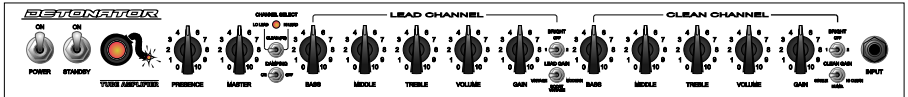

CLEAN

2.

SEND LEVEL

3. EFFECT LOOP

:

SERIAL- PARALLEL. EFFECT LOOP  
 SERIAL,  
 FOOTSWITCH.  
 SEND LEVEL RETURN LEVEL  
 RETURN LEVEL  
 MASTER.

4.

SEND LEVEL

RETURN LEVEL  
 SEND LEVEL.

3.

POWER. INPUT

GAIN –

**DETONATOR,**  
 GAIN

VOLUME –

TREBLE –

GAIN.