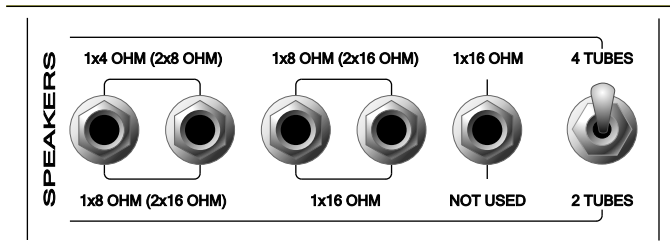

SPEAKERS

DETONATOR

4 , 8 16 .