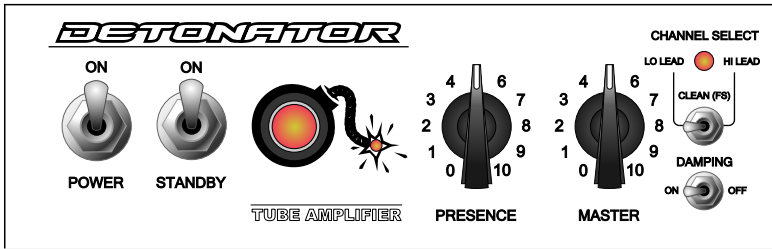

LEAD GAIN –

: VINTAGE, BOOST VINTAGE MODERN.

VINTAGE LO LEAD

« »-

BOOST VINTAGE –

MODERN

DETONATOR

DAMPING

OFF DAMPING

DETONATOR ON

PRESENCE MASTER

PRESENCE

PRESENCE

PRESENCE

MASTER

POWER

STANDBY.