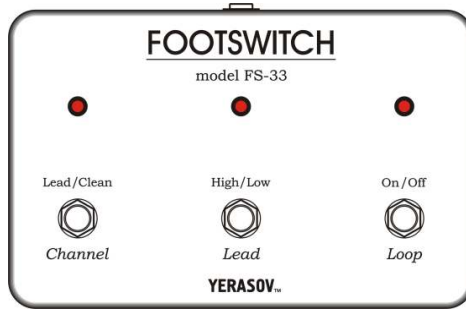

SPEAKERS

DETONATOR

4 , 8 16 .

SPEAKERS

(4 TUBES)

(2 TUBES)

! 4TUBES/2TUBES

(.).

4 TUBES

4 (

8 (

8),

16)

16 .

2 TUBES

8 (

16)

16 .

BULL 412

8 .