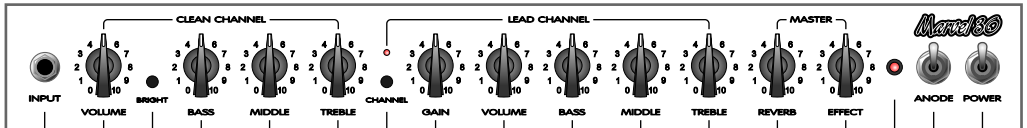

## 2.

Marvel 30  
 Clean Volume, Treble, Middle, Bass, Bright, Volume  
 Lead Gain, Volume, Treble, Middle, Bass Gain  
 Lead  
 ALESIS,

Marvel 30 - ..... Jensen C12K2,  
 Marvel 30L - ..... Celestion Seventy 80.