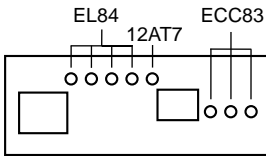

- 18 -
- 19 -
- 20 - SPEAKER EXT. - 16 Ω
- 21 - SPEAKER COMBO - 8 Ω
- 22 - PRESENCE -
- 23 - FOOTSWITCH -
- 24 - RETURN -
- 25 - SEND -